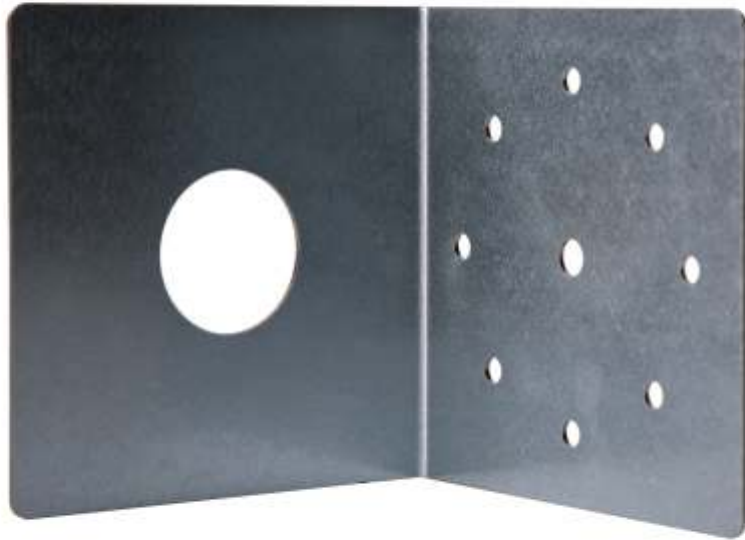

**V1 | sheet**

shelf for storage or display  
support for CDs | books etc.

4.7" x 4.7" x 4.7"

12 cm x 12 cm x 12 cm

**12 euro**

**CLOCK**

as a battery operated clock

**27 euro**

**V2 | sheet with small hole**

as suspension for cord  
connecting point for wheel  
connector

4.7" x 4.7" x 4.7"

12 cm x 12 cm x 12 cm

**12 euro**

**V3 | sheet with large opening**  
armature for lamp  
tea light holder  
holder for wine bottle/vase/glass etc  
4.7" x 4.7" x 4.7" .  
12 cm x 12 cm x 12 cm  
**39 euro**

**V4 | sheet for two connecting sides**

connecting element

wall or ceiling mount

fastening for wheel

decoration point

4.7" x 4.7" x 4.7"

12 cm x 12 cm x 12 cm

**15 euro**

**V5 | support sheet**

support for tea light/CDs/letters etc.

4.7" x 4.7" x 3.1"

12 cm x 12 cm x 8 cm

**8 euro**

**S1 | cord with lampholder for sheet with large opening**  
E27 fitting  
0.75 m | 29.5" long  
**15 euro**