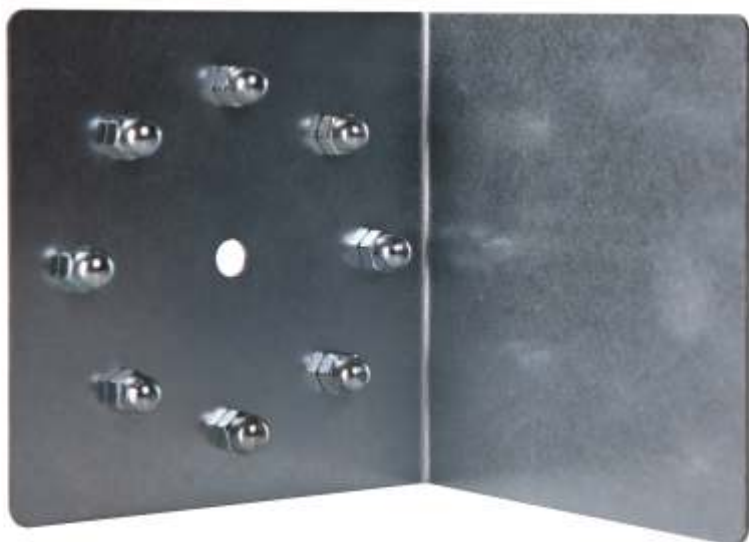

**V5 | support sheet**

support for tea light/CDs/letters etc.

4.7" x 4.7" x 3.1"

12 cm x 12 cm x 8 cm

**8 euro**

**S1 | cord with lampholder for sheet with large opening**  
E27 fitting  
0.75 m | 29.5" long  
**15 euro**

**S2**  
1.50 m | 59.1" long  
**20 euro**

**C1 | connectors | black caps on both sides**  
set of 8 pieces  
**3 euro**

**C2 | connectors | black flat rings on both sides**  
can also serve as feet or protectors  
set of 8 pieces  
**6,70 euro**